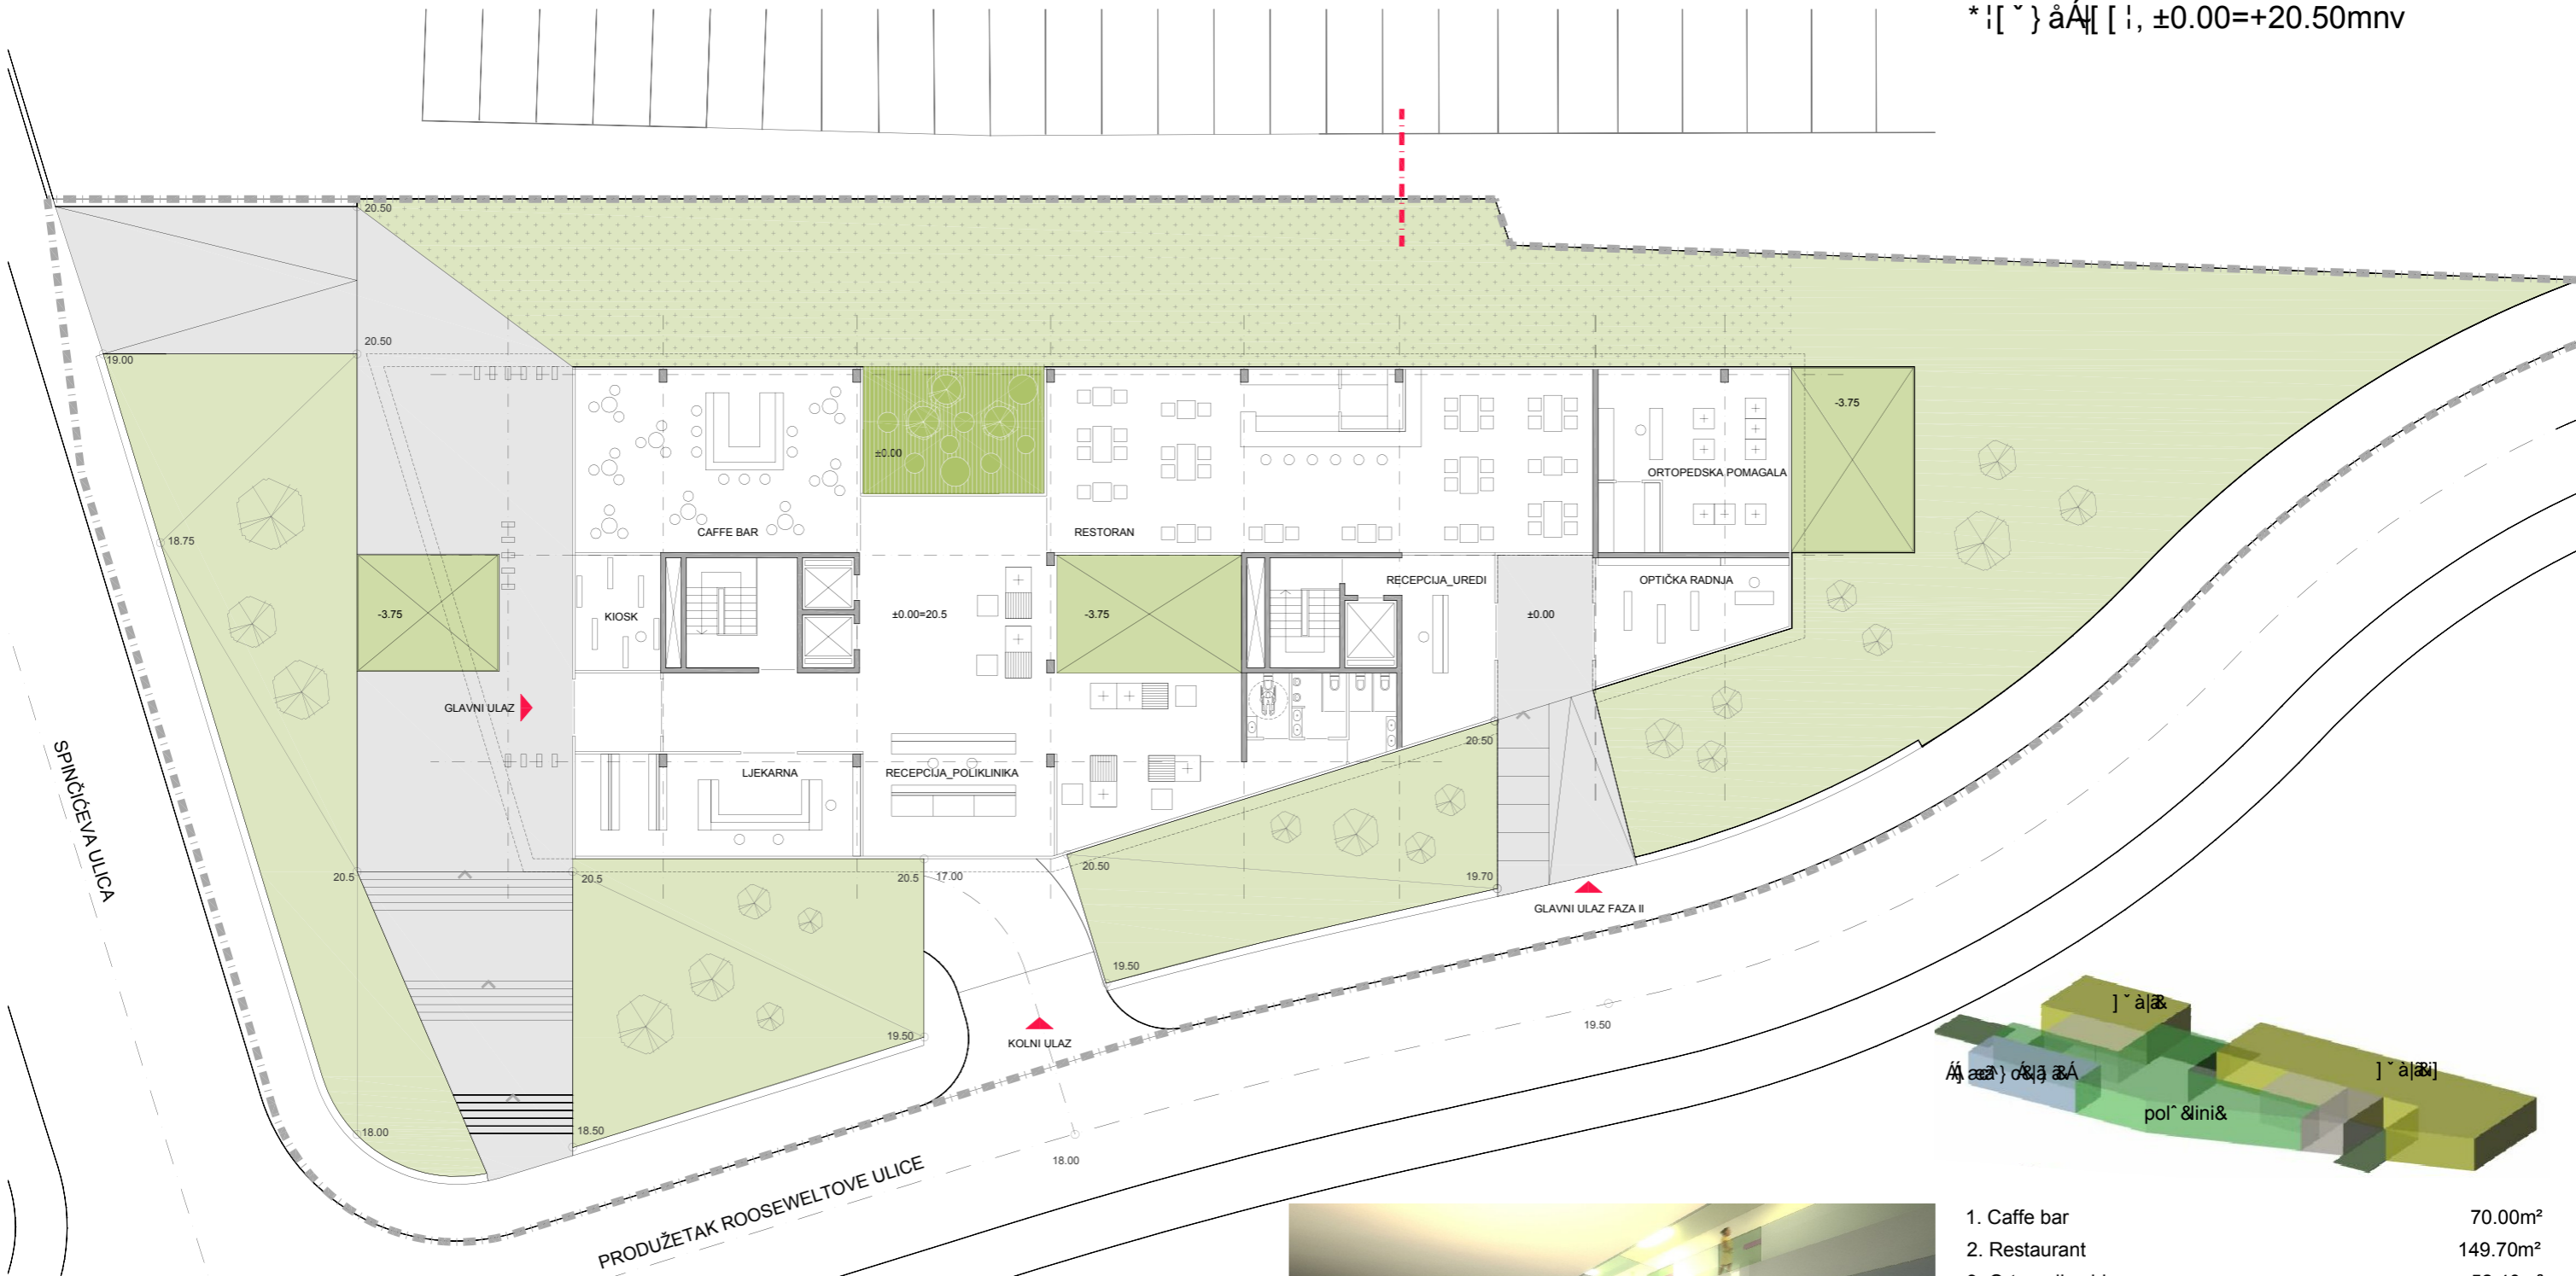

*i[~ } aA[[i, ±0.00=+20.50mnv

1. Caffe bar	70.00m ²
2. Restaurant	149.70m ²
3. Ortopedic aid	52.40m ²
4. Optical shope	28.65m ²
5. Reception_offices	20.70m ²
6. Reception Polyclinic	170.75m ²
7. Pharmacy	44.00m ²
8. Newsstand	10.00m ²
9. Toilets	22.30m ²
10. Atrium	55.80m ²
TOTAL	624.30m²