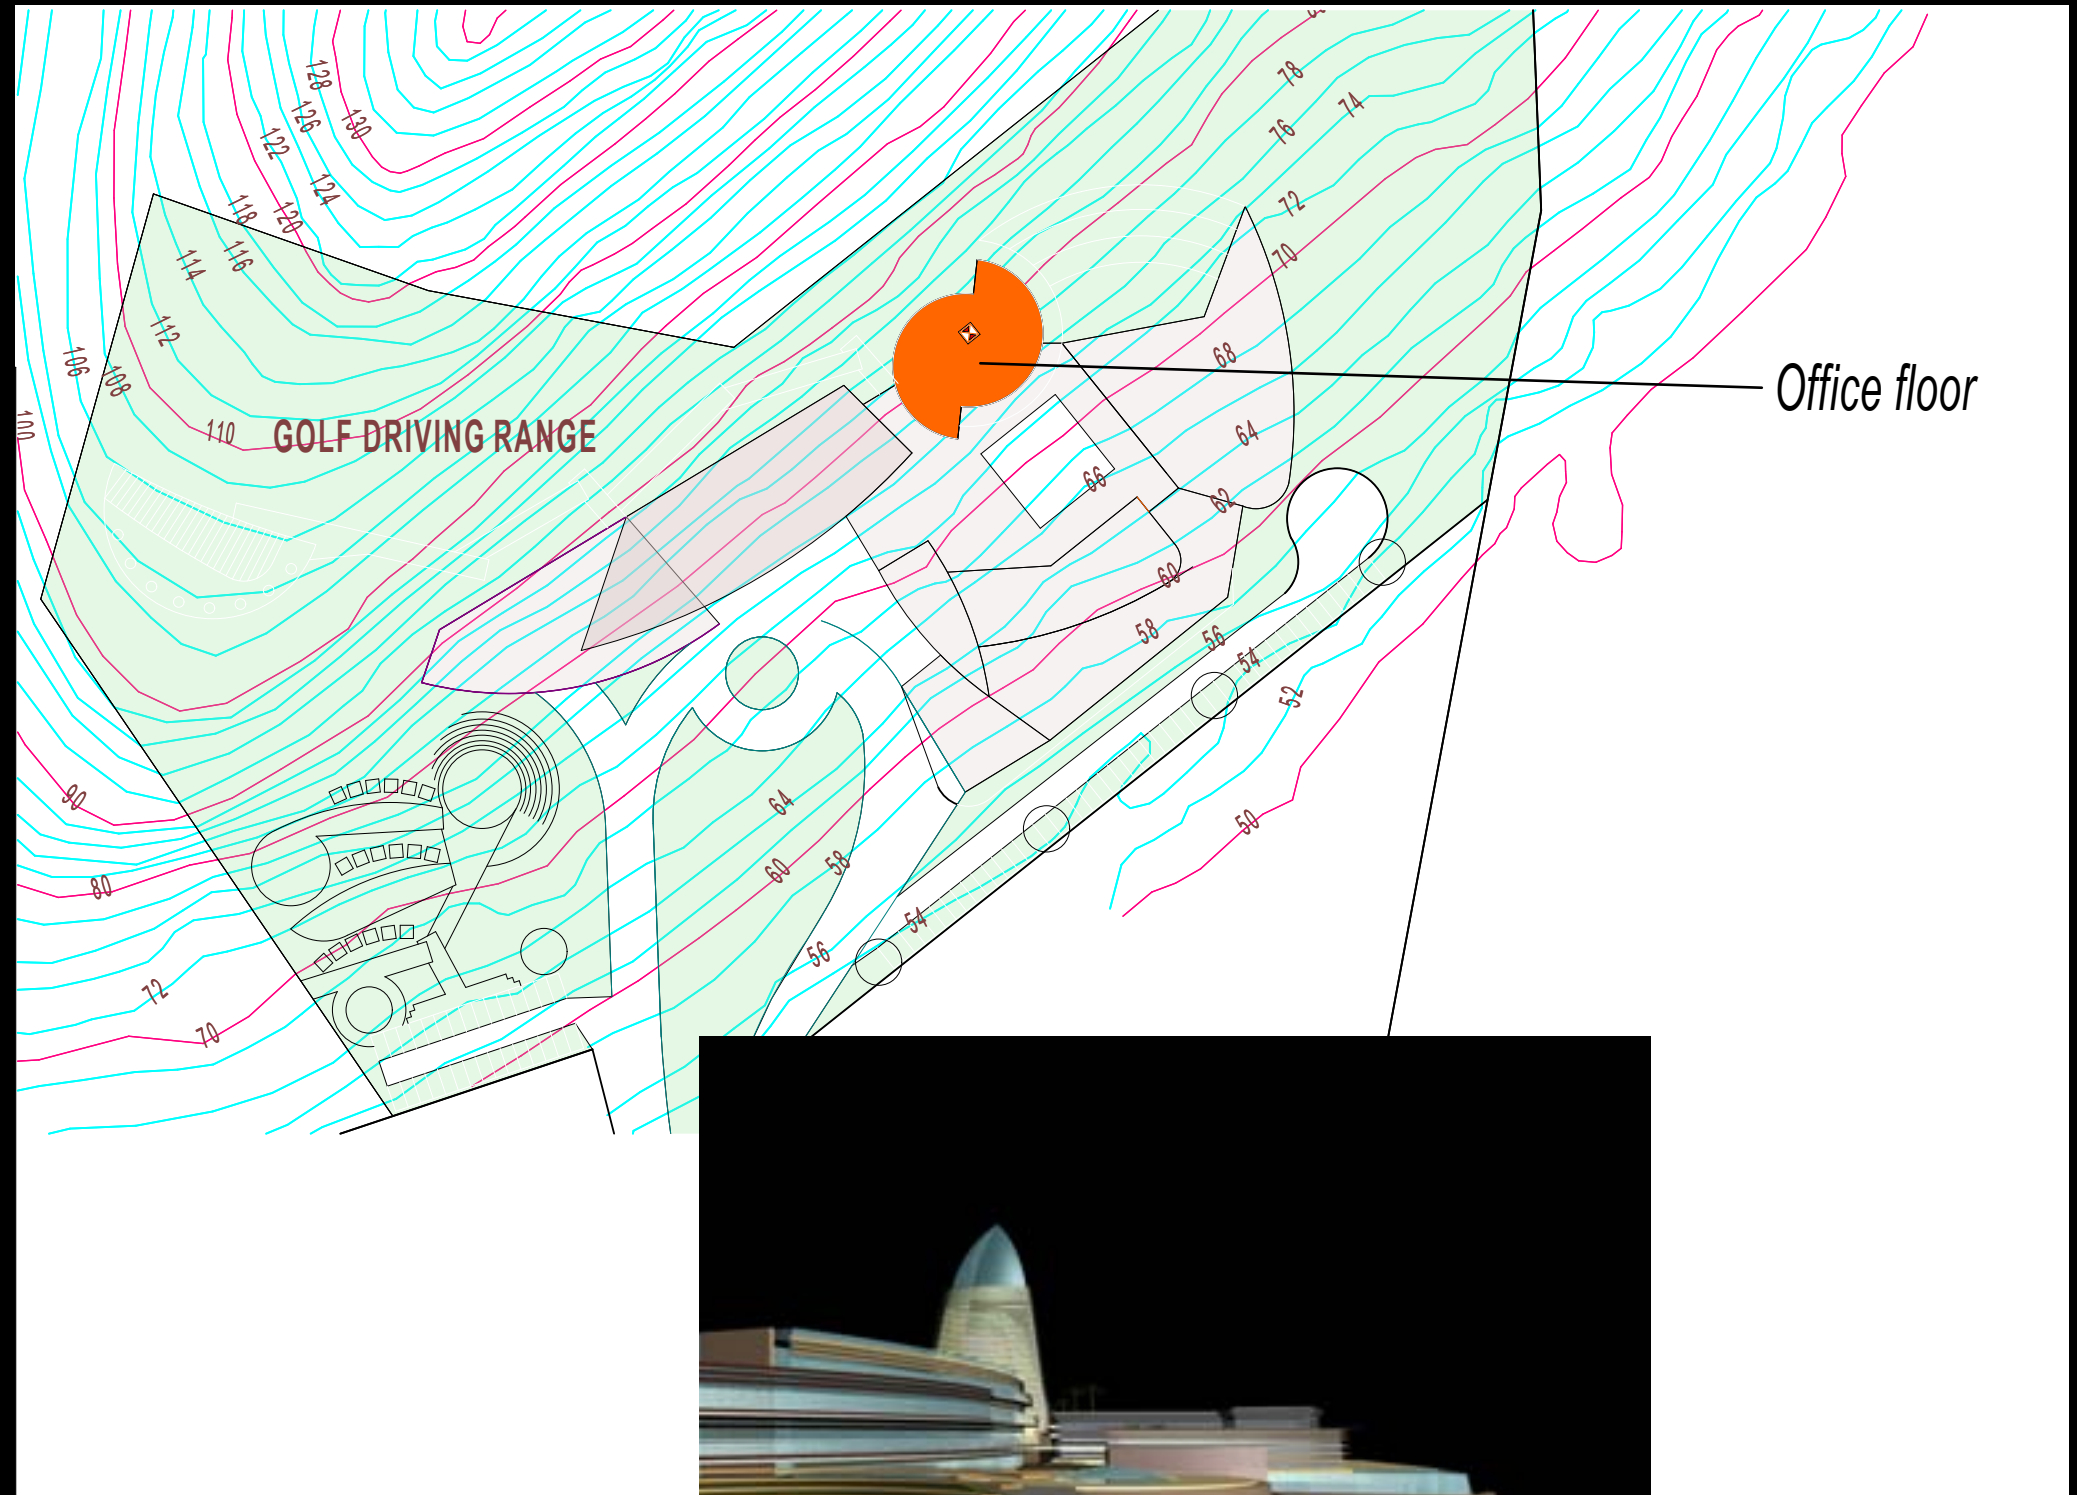

LEVEL +4 to 8

LEGEND:

- ESCALATOR
- LIFT
- GOODS LIFT
- APARTMENTS
- MEETING AND BANQUETING
- HOTEL
- PUBLIC AREA WITH THE EXHIBITION ABOUT HORSES & MANKIND
- OFFICE
- POOL
- LANDSCAPING
- BUILDING FOOTPRINT
- INNER GARDEN
- ROAD