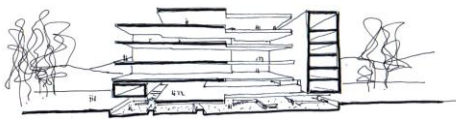

## MEMORY

The new NUKII National and University Library is located in the historic center of Ljubljana a few meters from the University Library Joze Plečnik on a site occupied by the Roman ruins of the ancient city of Emona. The vast program of 20.000m<sup>2</sup> is compacted in a single volume that adapts the small plot and looks for a formal autonomy as a public building. The architectural composition shows the weight, seriousness and environment of the old library building by Plečnik by setting up a clear central area surrounded by "thick walls". A central open space which hosts the open access library and public facilities stands in contrast to a closed peripheral space that accommodates the closed storage, support program and administration. The "thick wall" that embraces and protects the interior is presented as a Vierendeel beam like a great skeleton that makes it possible to leave the Roman ruins almost untouched by the structure. The interior platforms are suspended from this skeleton without reaching the perimeter allowing the whole interior to bathe in natural light. The image of the solid construction is conferred by a structural grid as a support of the black stainless steel plates which give dense and hermetic character to the building.