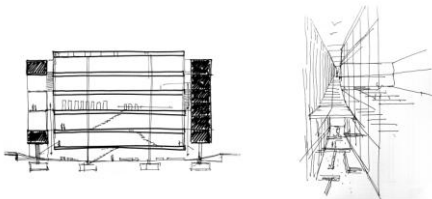

## MEMORY

The new NUKII National and University Library is located in the historic center of Ljubljana a few meters from the University Library Joze Plečnik on a site occupied by the Roman ruins of the ancient city of Emona. The vast program of 20.000m<sup>2</sup> is compacted in a single volume that adapts the small plot and looks for a formal autonomy as a public building. The architectural composition shows the weight, seriousness and environment of the old library building by Plečnik by setting up a clear central area surrounded by "thick walls". A central open space which hosts the open access library and public facilities stands in contrast to a closed peripheral space that accommodates the closed storage, support program and administration. The "thick wall" that embraces and protects the interior is presented as a Vierendeel beam like a great skeleton that makes it possible to leave the Roman ruins almost untouched by the structure. The interior platforms are suspended from this skeleton without reaching the perimeter allowing the whole interior to bathe in natural light. The image of the solid construction is conferred by a structural grid as a support of the black stainless steel plates which give dense and hermetic character to the building.