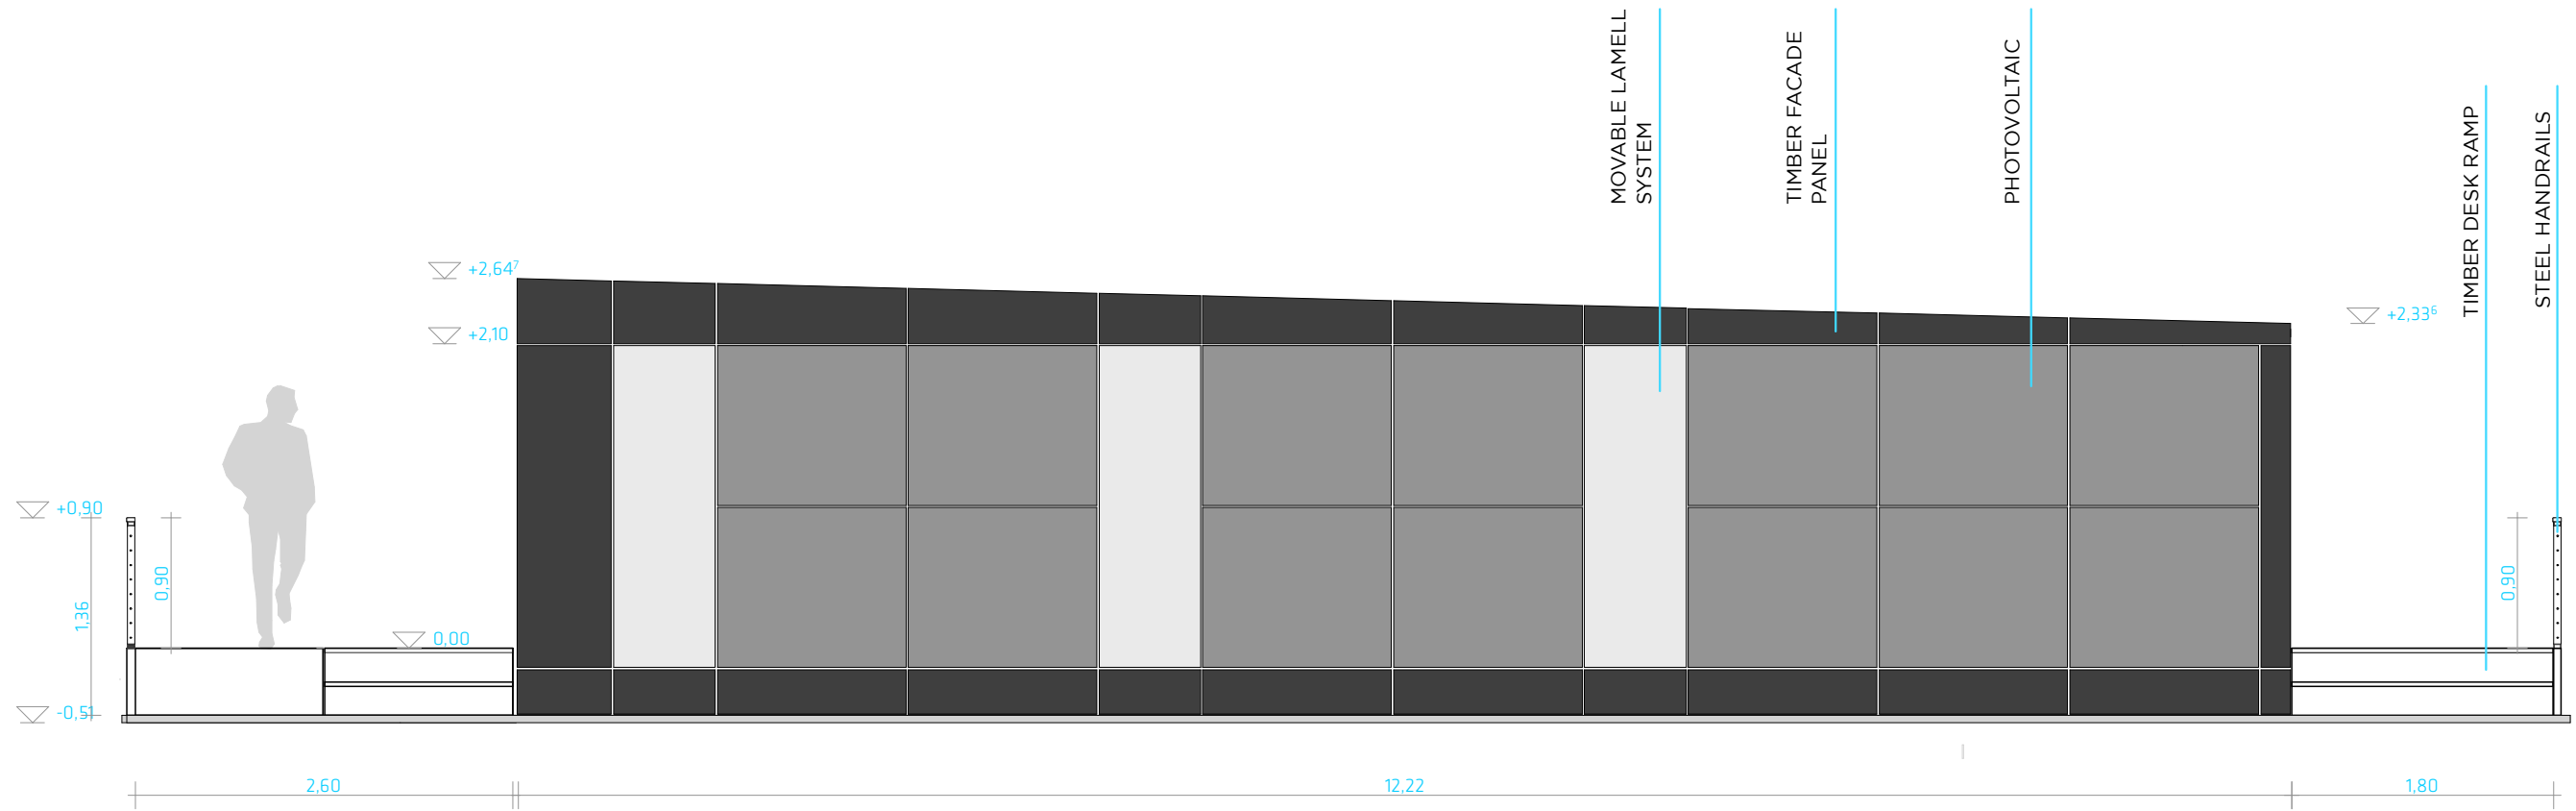

SUMMER WALL SOTH ELEVATION

SCALE 1:50

SOUTH ELEVATION M 1:50