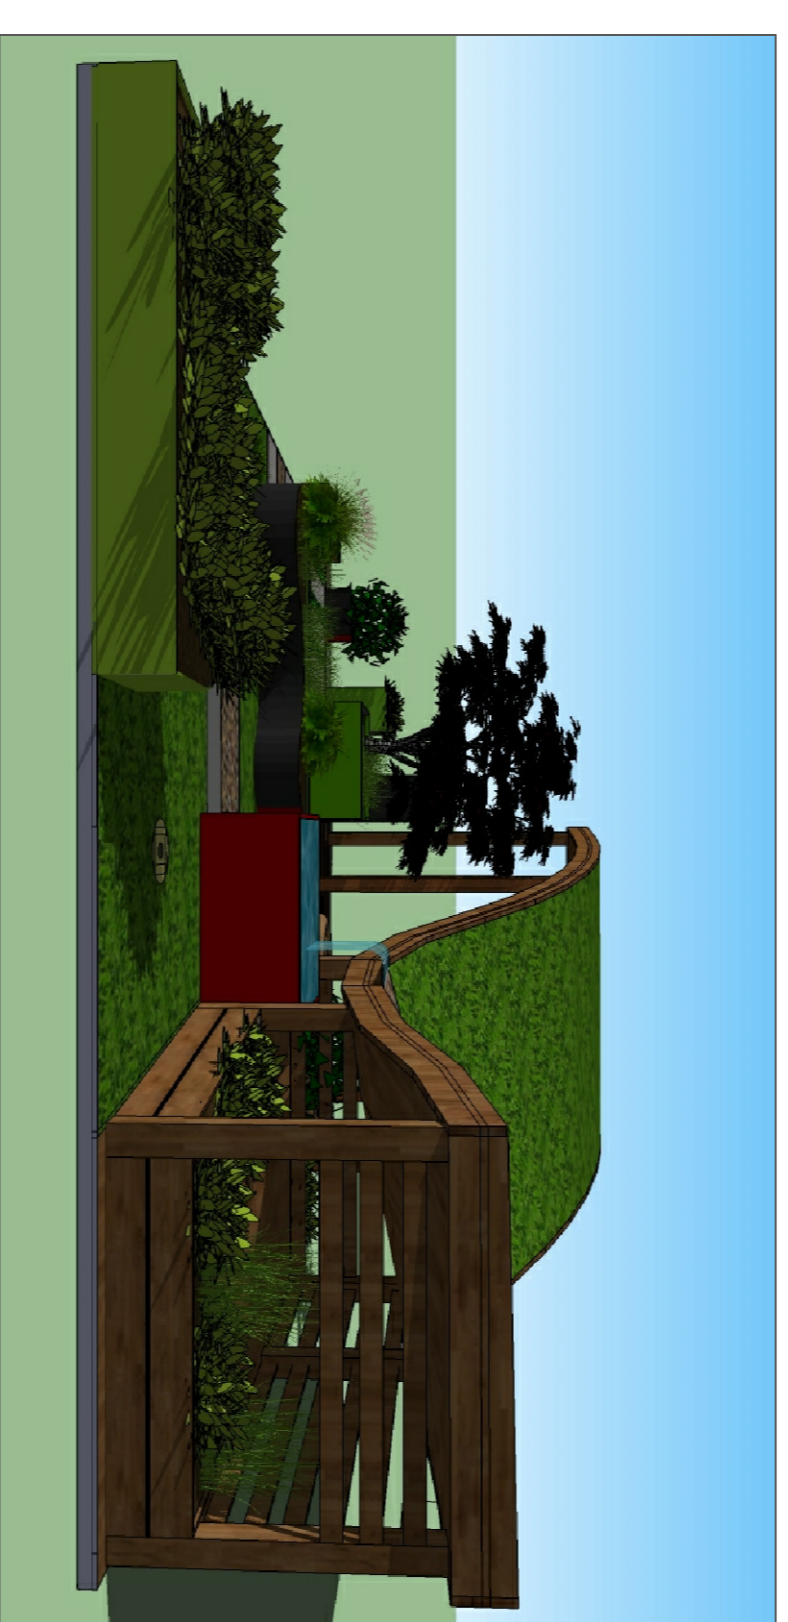

PROJECT: Exhibition stand PROJECT ADDRESS: St. Petersburg	
DRAWER: Potlyondy Gabor DRAWING NAME: ru_stand_modoslot.dwg	DATE: 2013.02.28.
DESCRIPTION: Conception plan for the St.Petersburg Garden Exhibition.	
SCALE: M=1 : 25 www.diademroof.com	

Greeting sign

Stand visualization