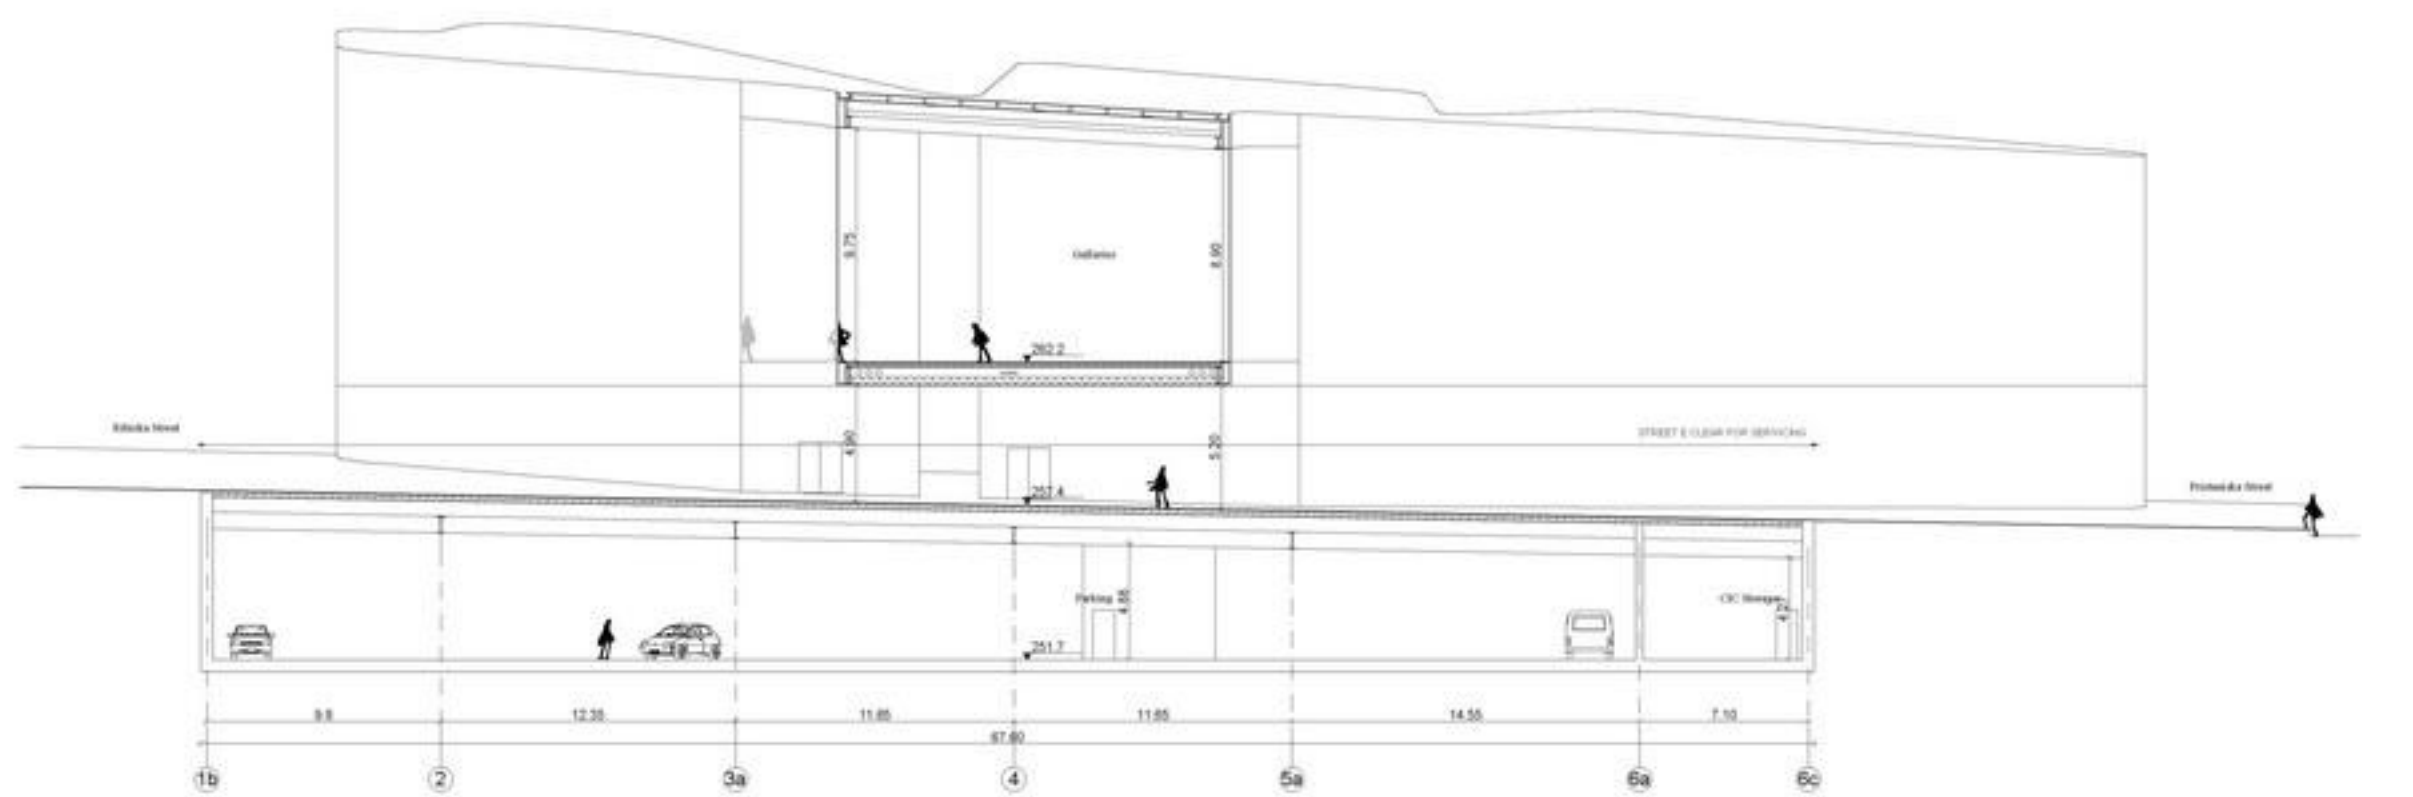

FROM VOJASNISKA STREET

CIRCULATION

SECTION 1 NORTH-SOUTH 1:200

SECTION 2 EAST-WEST 1:200