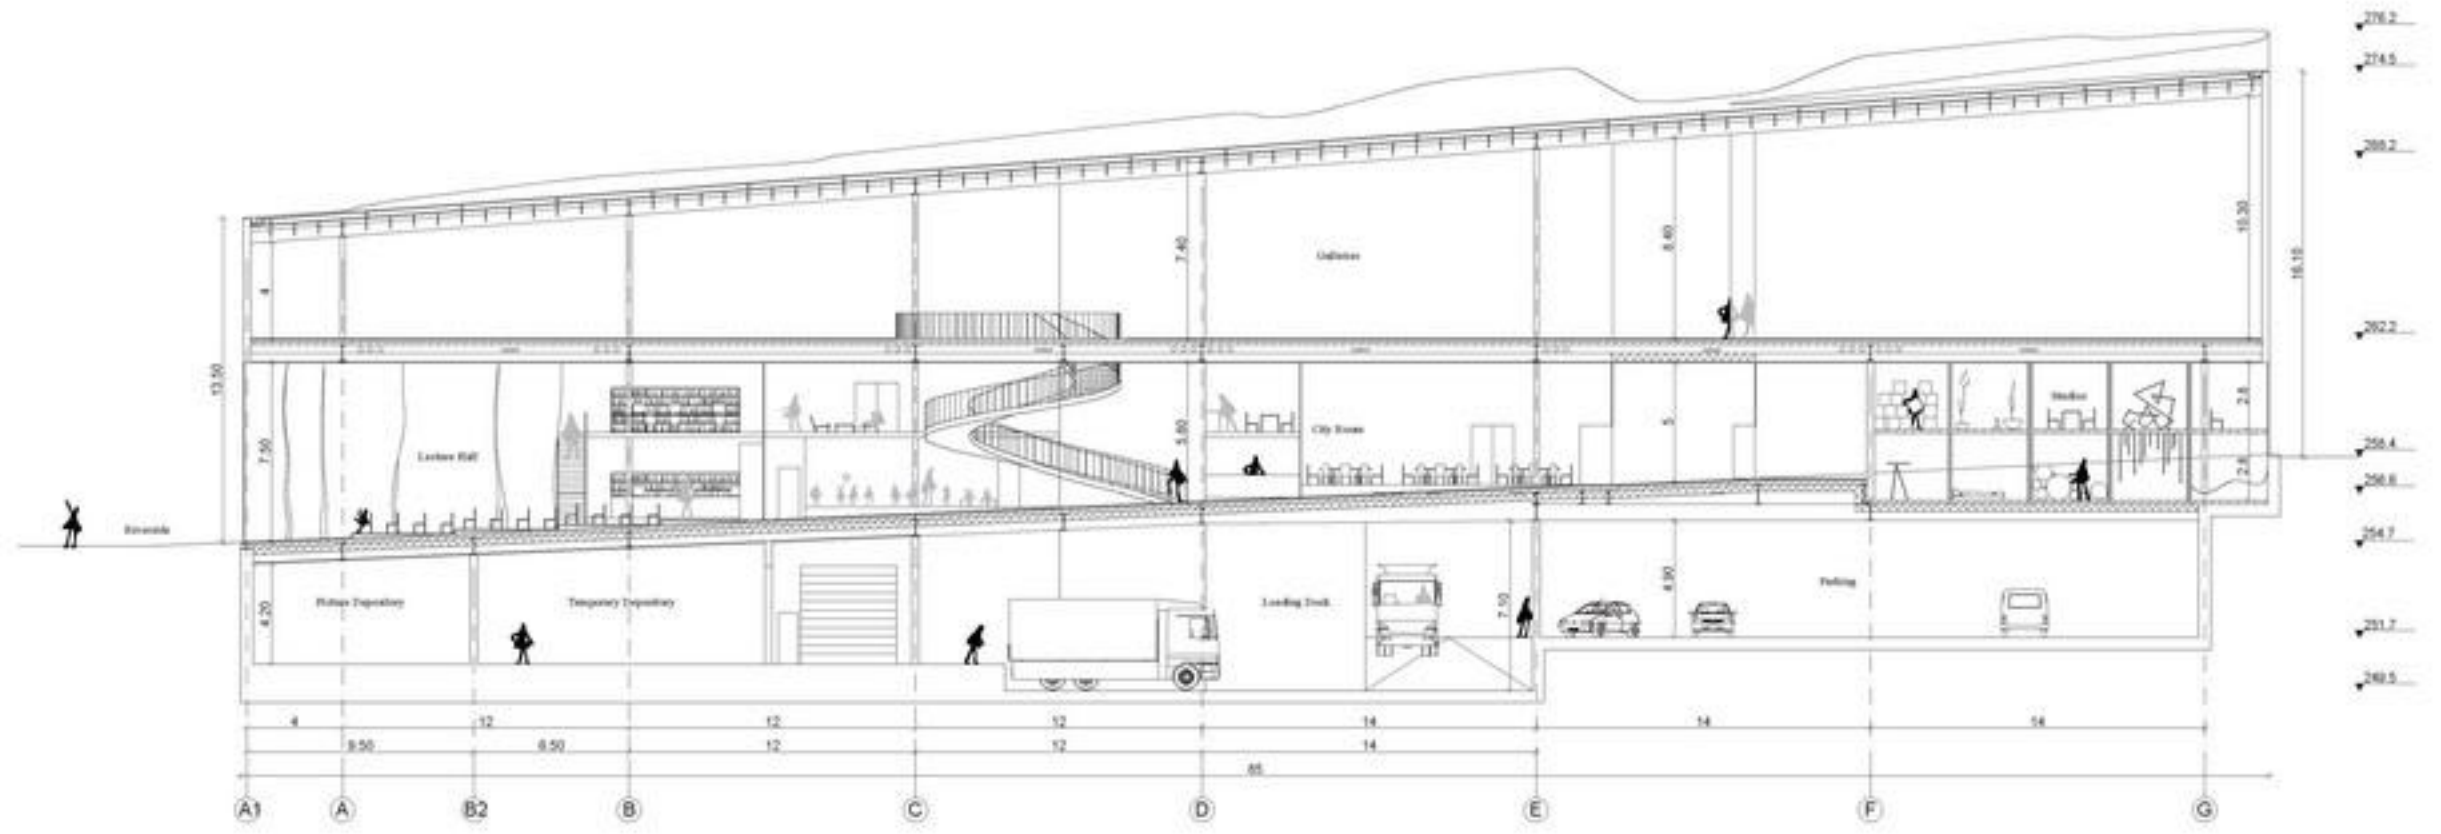

FROM VOJASNISKA STREET

CIRCULATION

SECTION 1 NORTH-SOUTH 1:200

SECTION 2 EAST-WEST 1:200