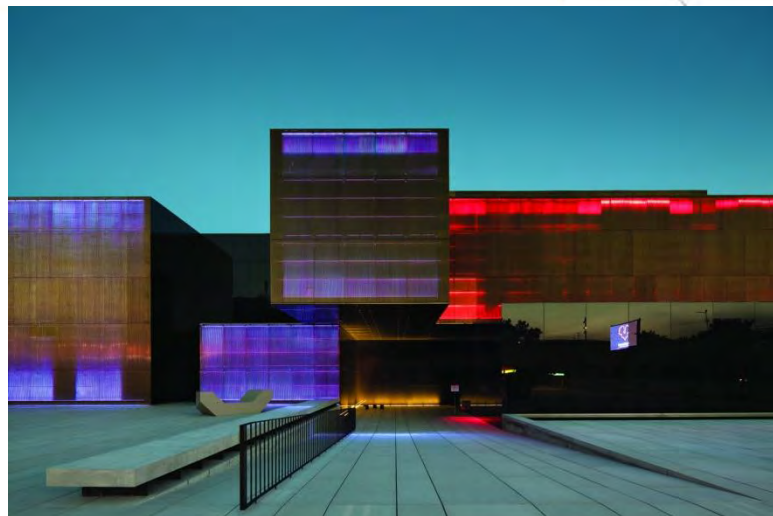

ARCH. RAUL ROQUE FIGUEIREDO

ARCHITECT, FOUNDER
PARTNER PITAGORAS
GROUP, PORTUGAL