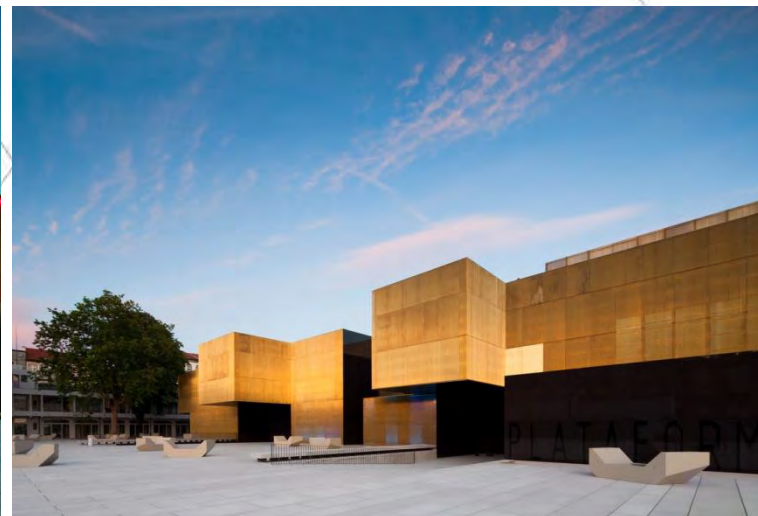

ARCH. RAUL ROQUE FIGUEIREDO

ARCHITECT, FOUNDER
PARTNER PITAGORAS
GROUP, PORTUGAL