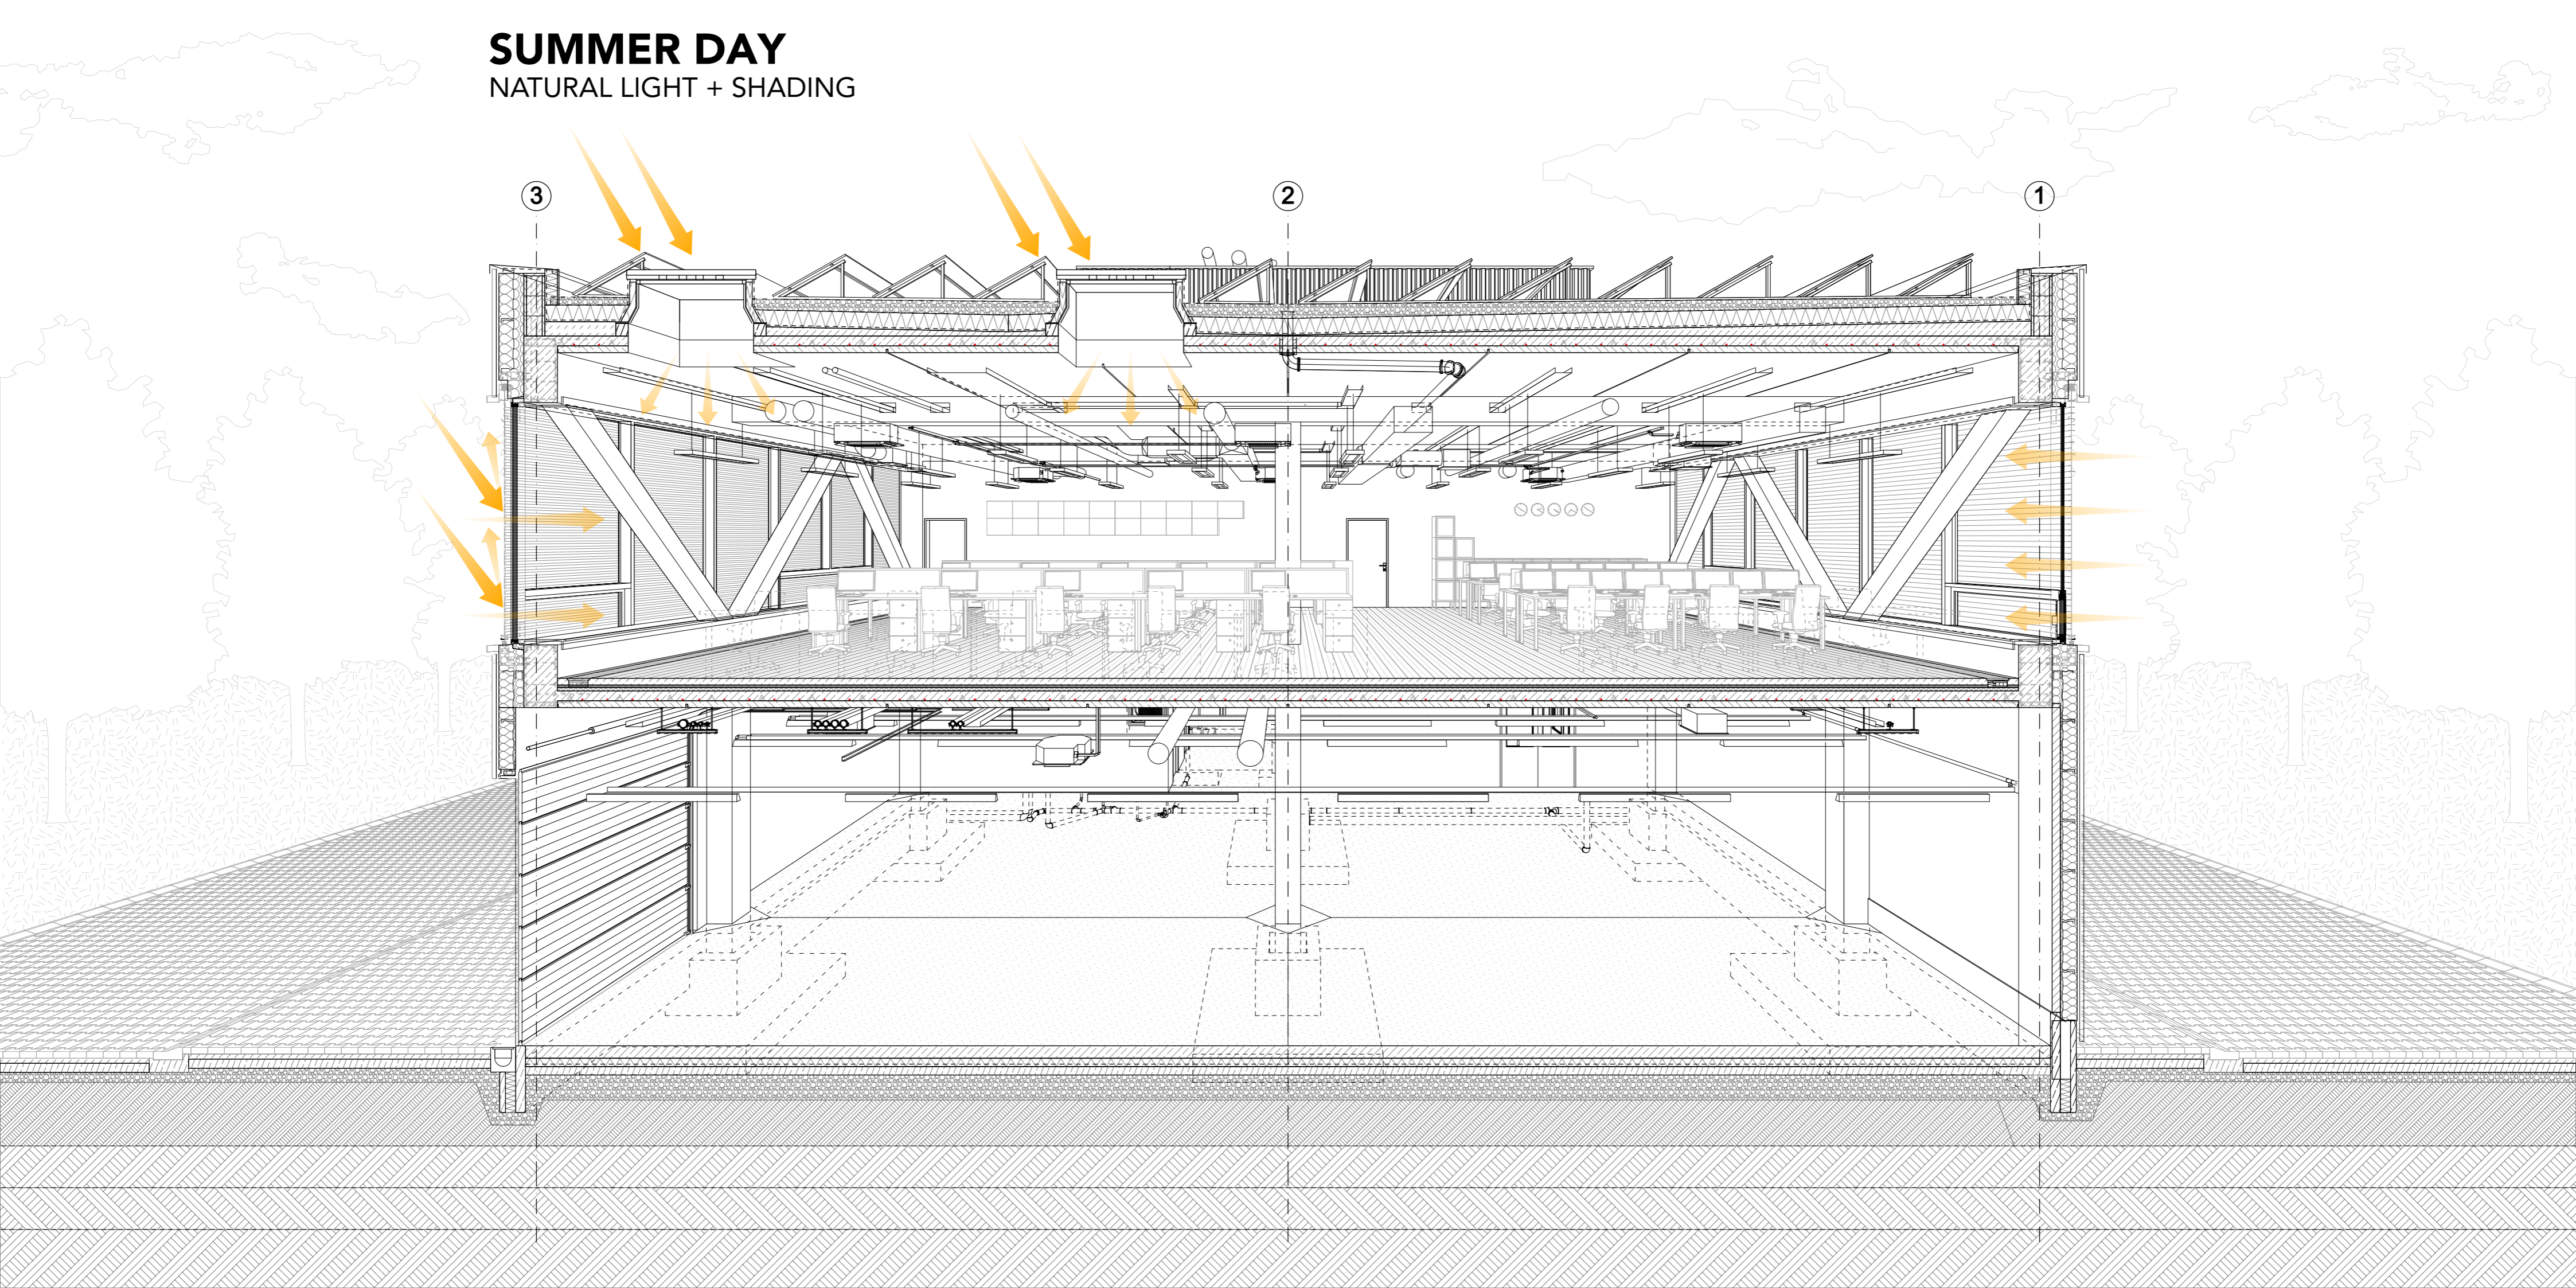

SUMMER NIGHT

NATURAL VENTILATION
ROBOT VACUUM

SUMMER DAY

NATURAL LIGHT + SHADING

SUMMER DAY

VENTILATION

SUMMER DAY

COOLING