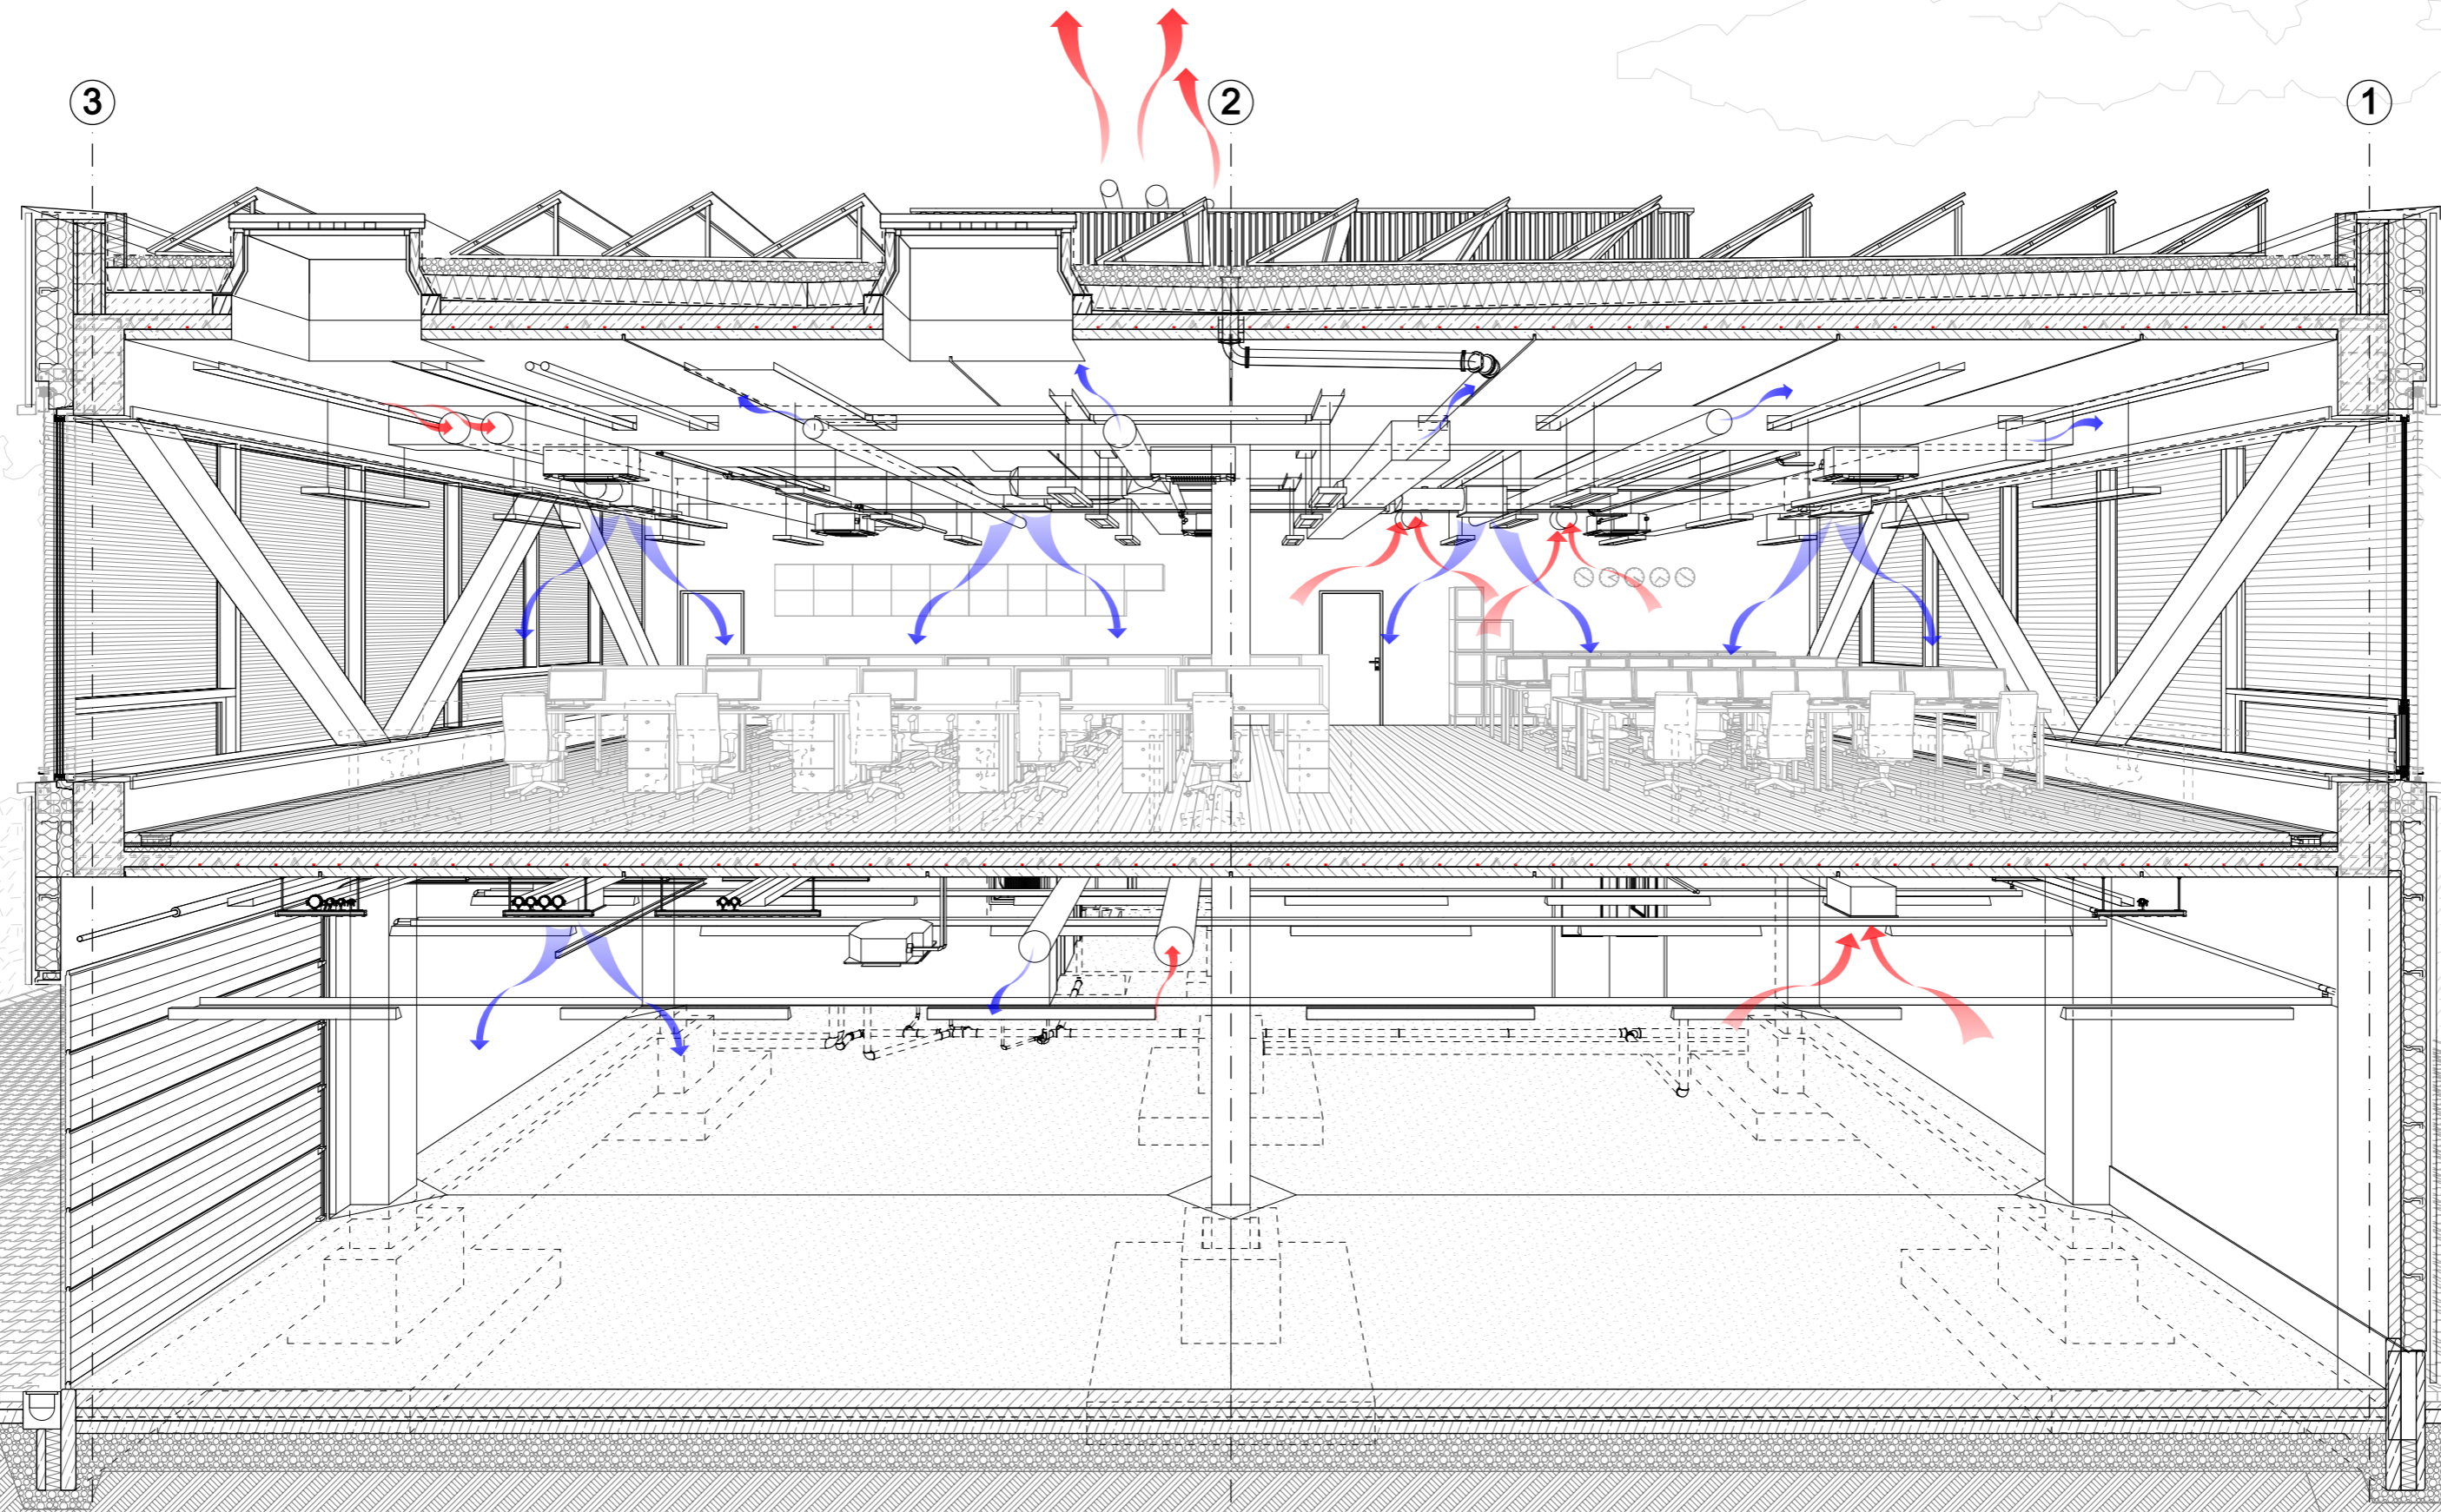

SUMMER NIGHT

NATURAL VENTILATION
ROBOT VACUUM

SUMMER DAY

NATURAL LIGHT + SHADING

SUMMER DAY

VENTILATION

SUMMER DAY

COOLING