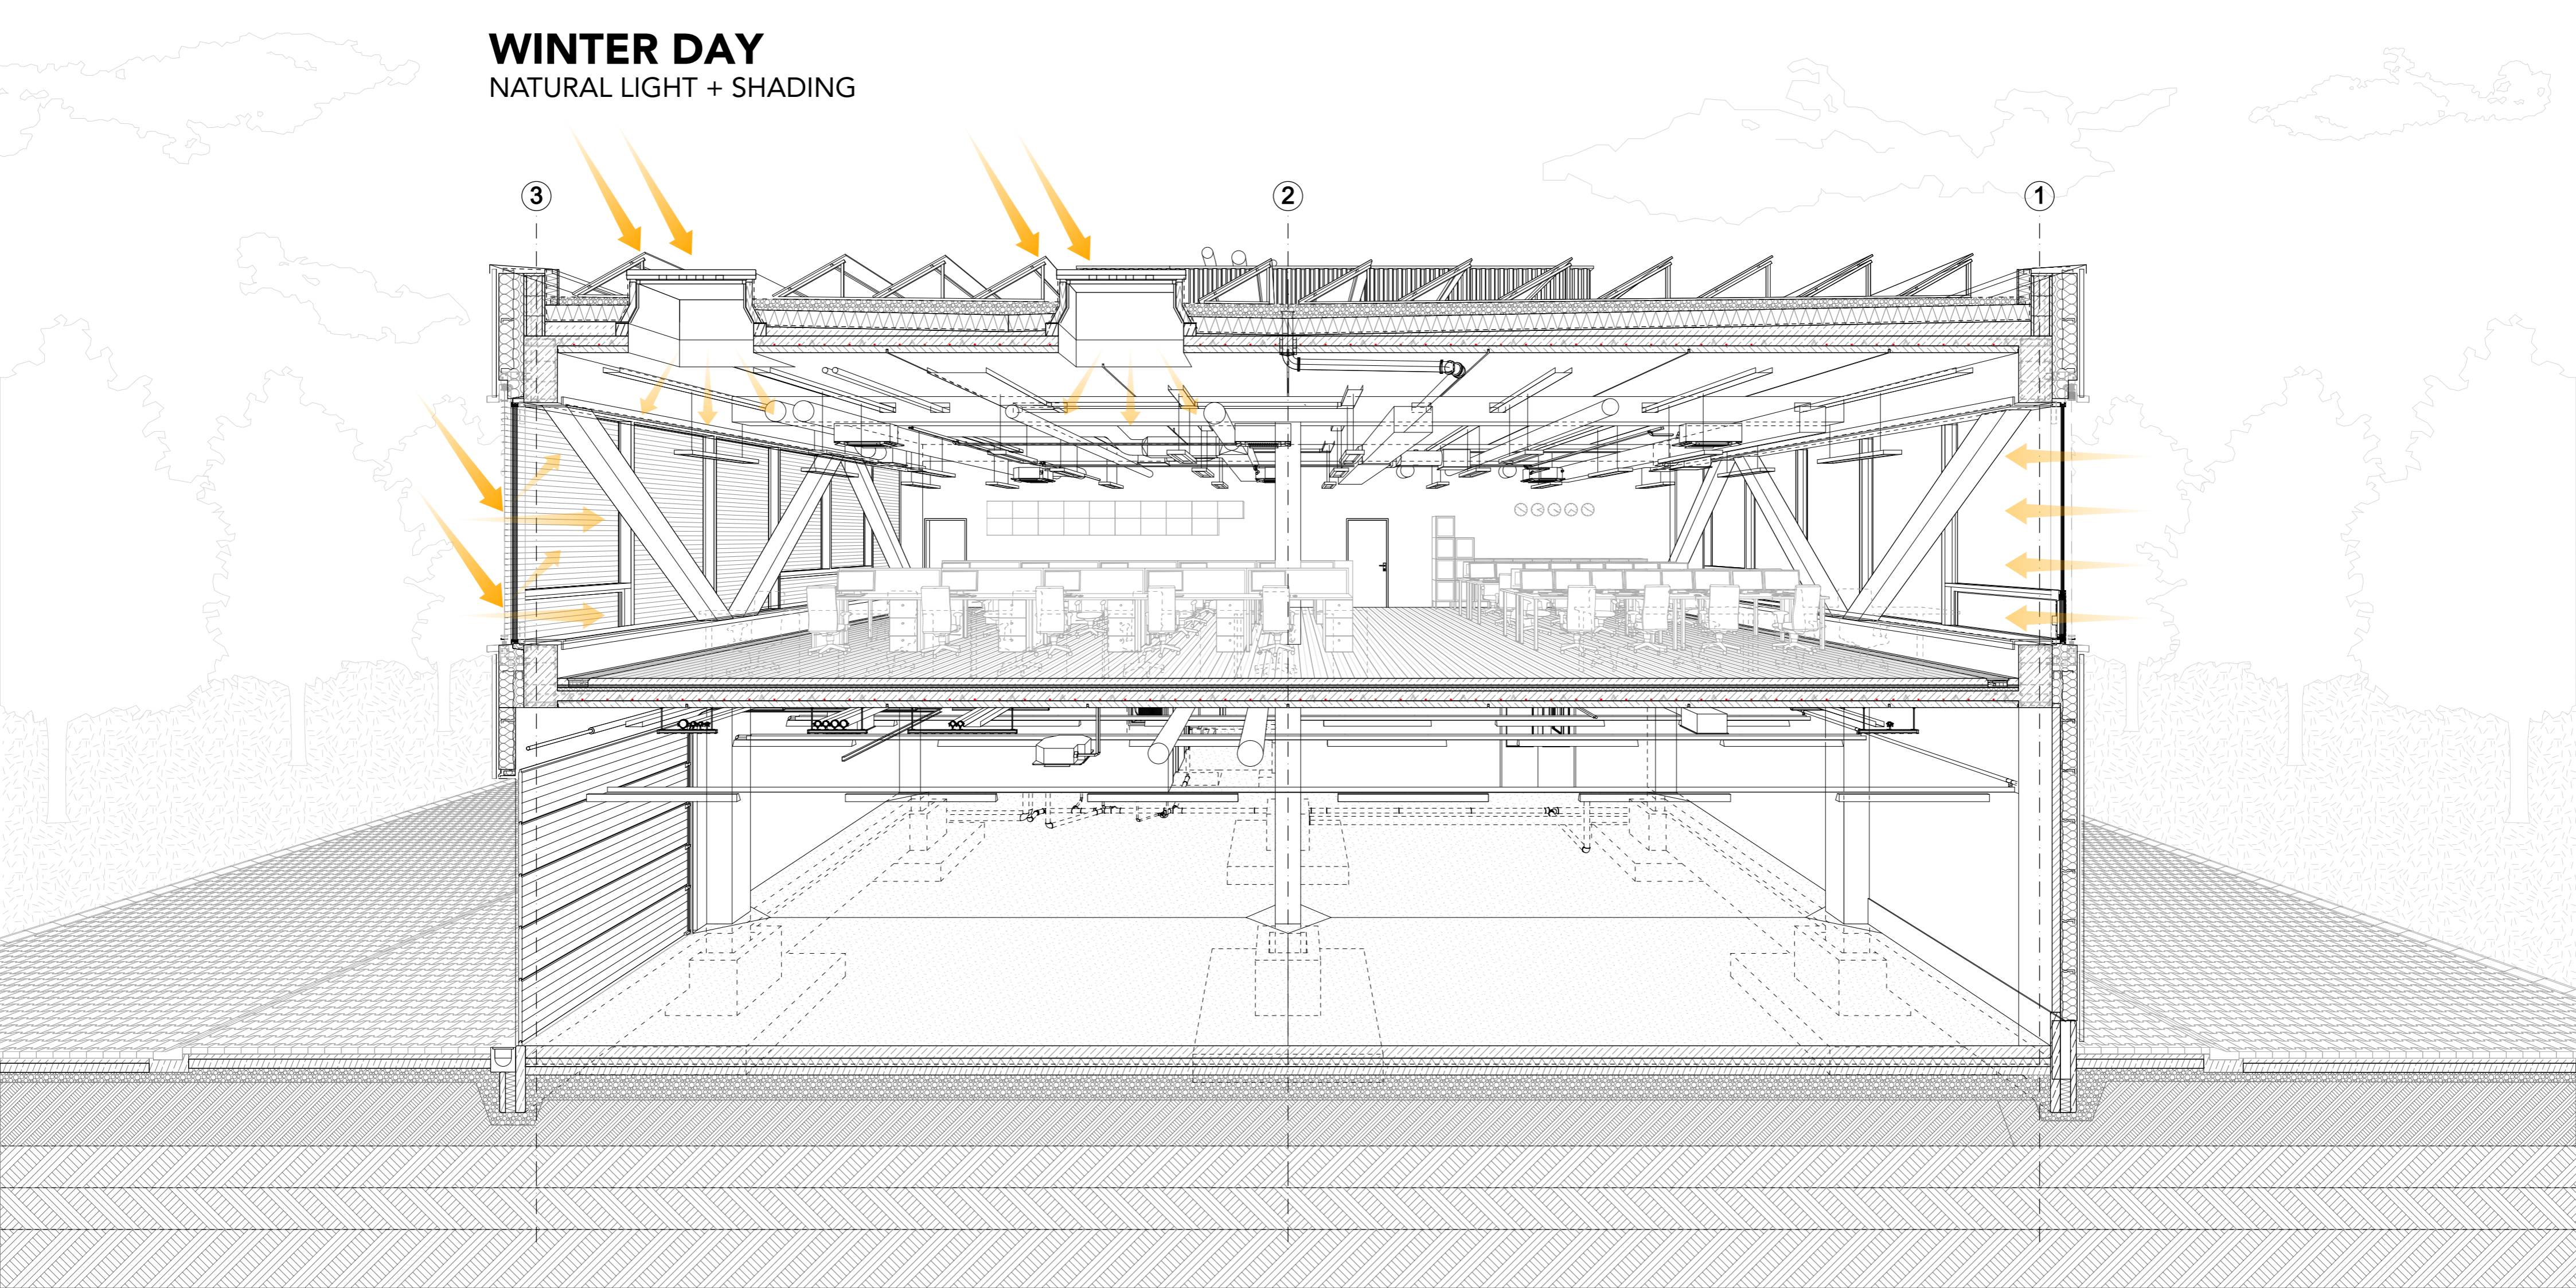

WINTER NIGHT

ROBOT VACUUM

WINTER DAY

NATURAL LIGHT + SHADING

WINTER DAY

VENTILATION

WINTER DAY

HEATING